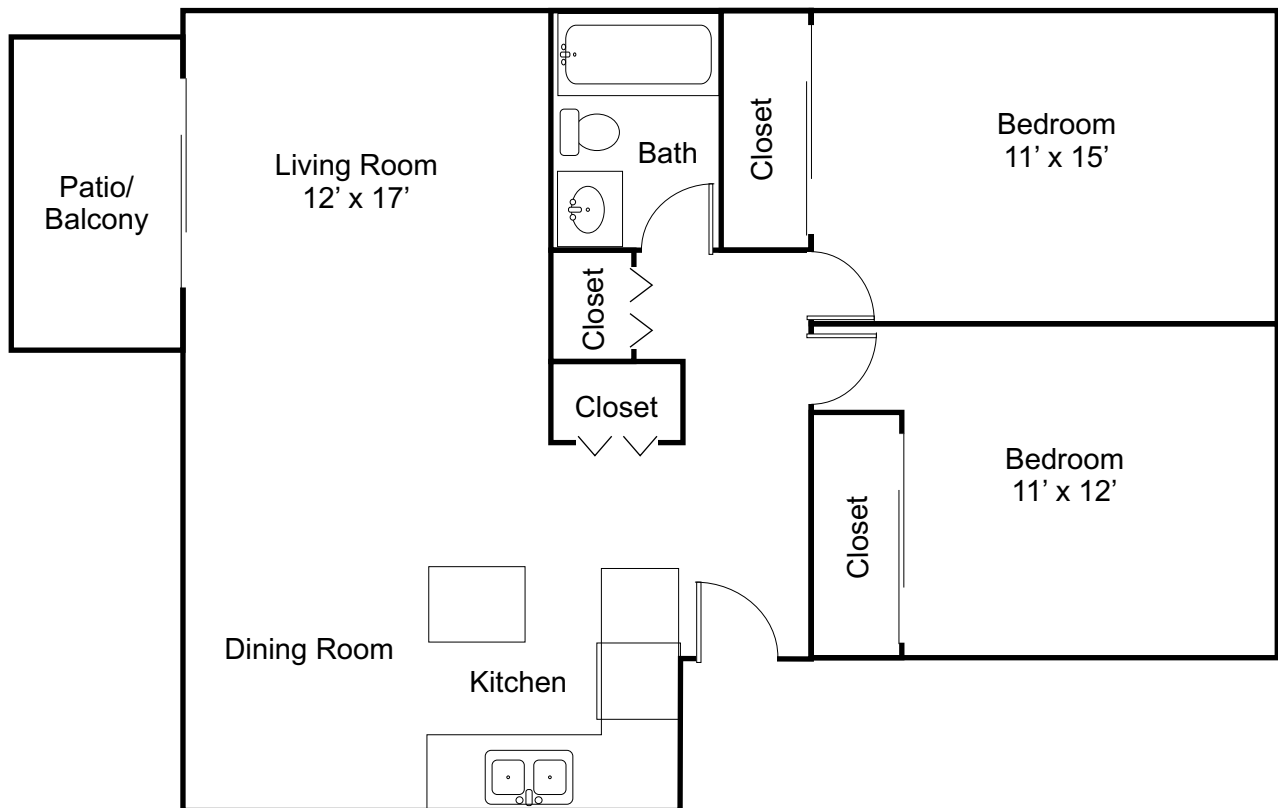

Two Bedroom Apartment
889 Square Feet

*Copyright 2005, Van Rooy Properties. Information is deemed dependable but not guaranteed.
Prices quoted are not guaranteed. Equal Housing Opportunity.*

6933 Buckridge Drive West Indianapolis, Indiana 46227
Leasing Office (317) 787-3675 • Fax (317) 783-7210